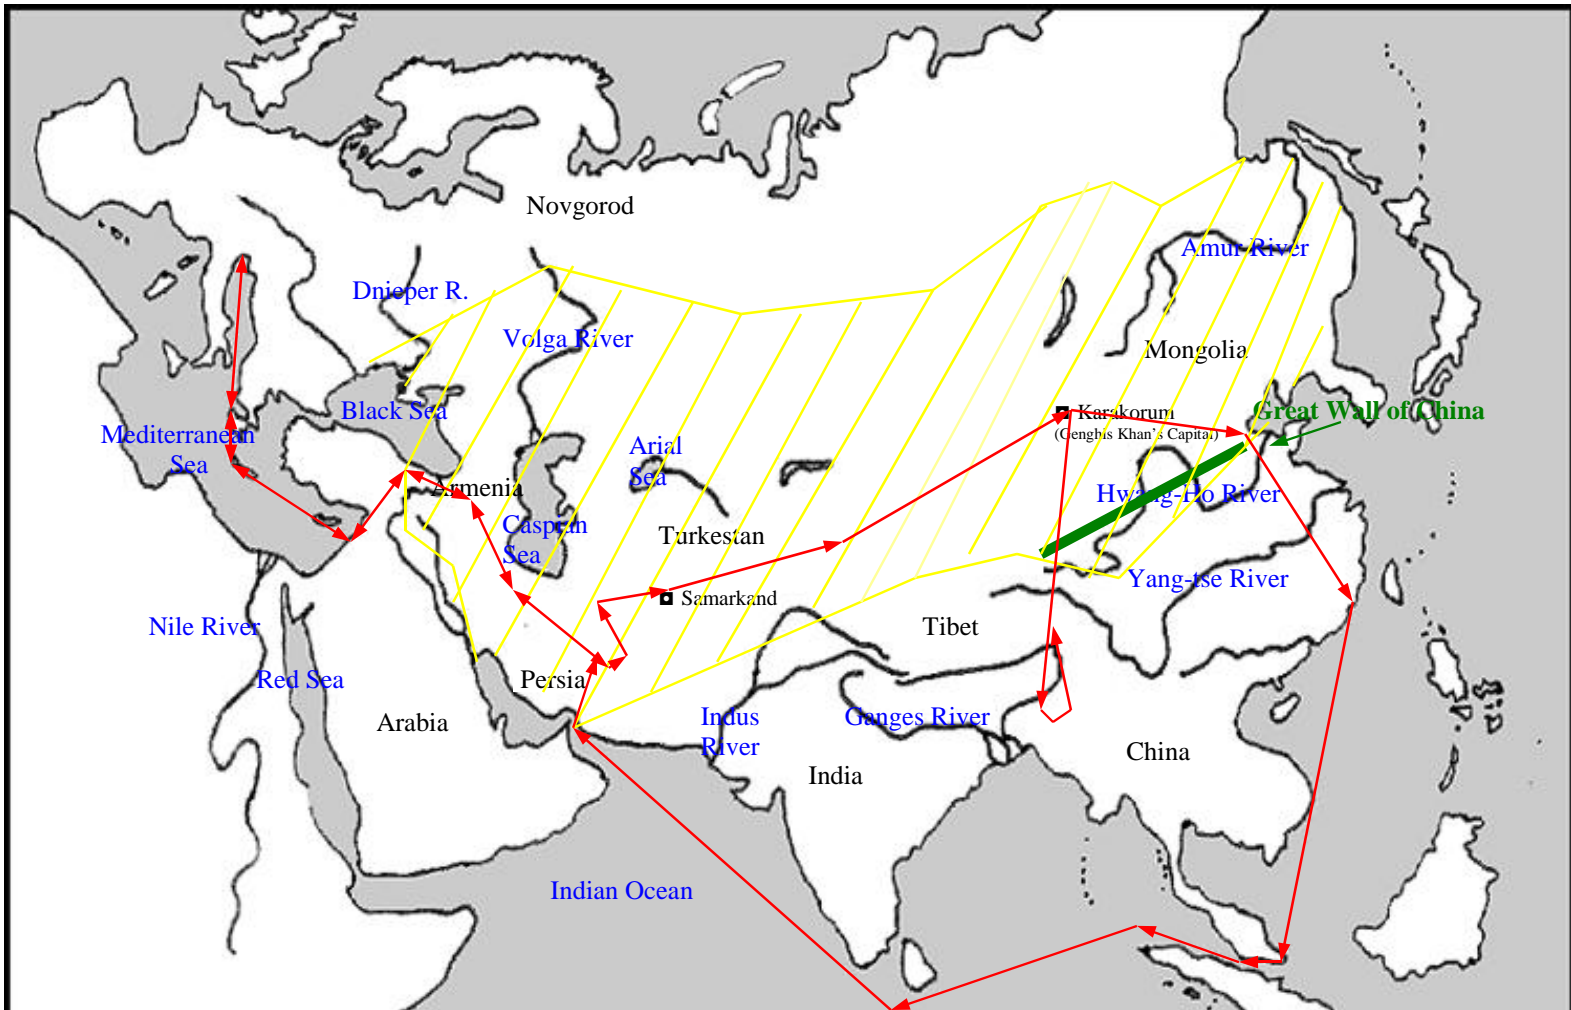

Genghis Khan's Empire

- Yellow - Genghis Kahn's Empire
- Blue outline - Major rivers of Eurasia (label them - Dnieper River, Volga River, Nile River, Indus River, Ganges River, Yong-tse River, Hwang-He River (Yellow River), Amur River)
- Blue shading - Oceans and Seas (label them - Aral Sea, Caspian Sea, Black Sea, Mediterranean Sea, Red Sea, Pacific Ocean, Indian Ocean)
- Dark Green □□□ - Great Wall of China (locate and find)
- Red Line - Marco Polo's Journey